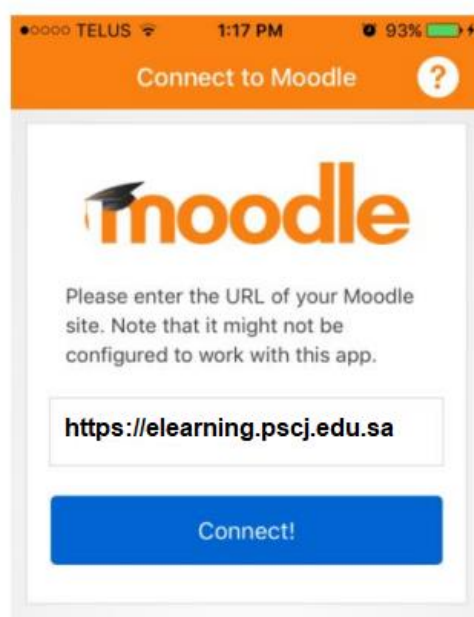

STEP 3:

Enter your username and password. (The same username & password you are using now)